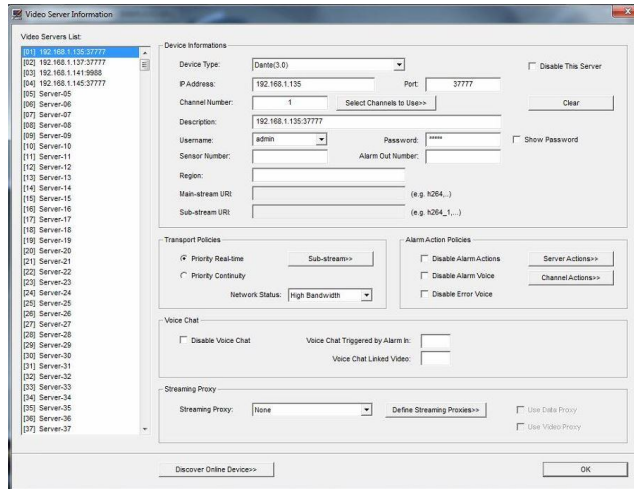

FEATURES

- IP Video NVR Central Management System with Client DVR like Graphic User Interface
- Server: Intel Xeon Silver 4114, 2.2GHz, 16G RAM, 1TB, 500GB for program
- Client: 4 core Intel Processor 8GB DDR3; Intel Graphic 4400, 10G for program
- OS: Win 10(64bit), Server 2012/2016;
- Smart Phone: IOS8.0, Android 4.4 and above
- Cascade up to 3 Sites and 20 Servers,
- Total 5 sub servers in Master Control Room
- Register 1000 devices, 1000 Channels/Site
- 600Mbps Video in/output per server
- Transfer Video images via WiFi, 3G/4G/5G
- 100 User permission roles, unlimited users
- Up to 5 Storage Devices per Server
- Receive up to 50 Alarms per Images
- Maintain up to 5 Million Alarm Records
- Up to 21 Hierarchy Maps; 8 Sub Maps
- Compatible with Google, Raster Maps
- Alarm Linkage to Messages, Emails and PTZ presets; Vehicle GPS Tracking
- Up to 1000 Vehicle Locations on Map
- Real Time Decoding to Video Wall
- Split Displays: 4/6/8/8/13/16/20/25/36

ORDERING INFORMATION

1. DNA8900   Mobile Video Central Management Software, Base License 16 Cameras
   DNA8900L   Additional Camera License

APPLICATIONS

- Law Enforcement
- Public Transportation
- Fire Dept. Trucks
- Railways/Subways
- Commercial Trucks
- School Buses
- Utility Vehicles
- Taxi/Fleet Vehicles
- Correctional Vehicles
- Emergency Response